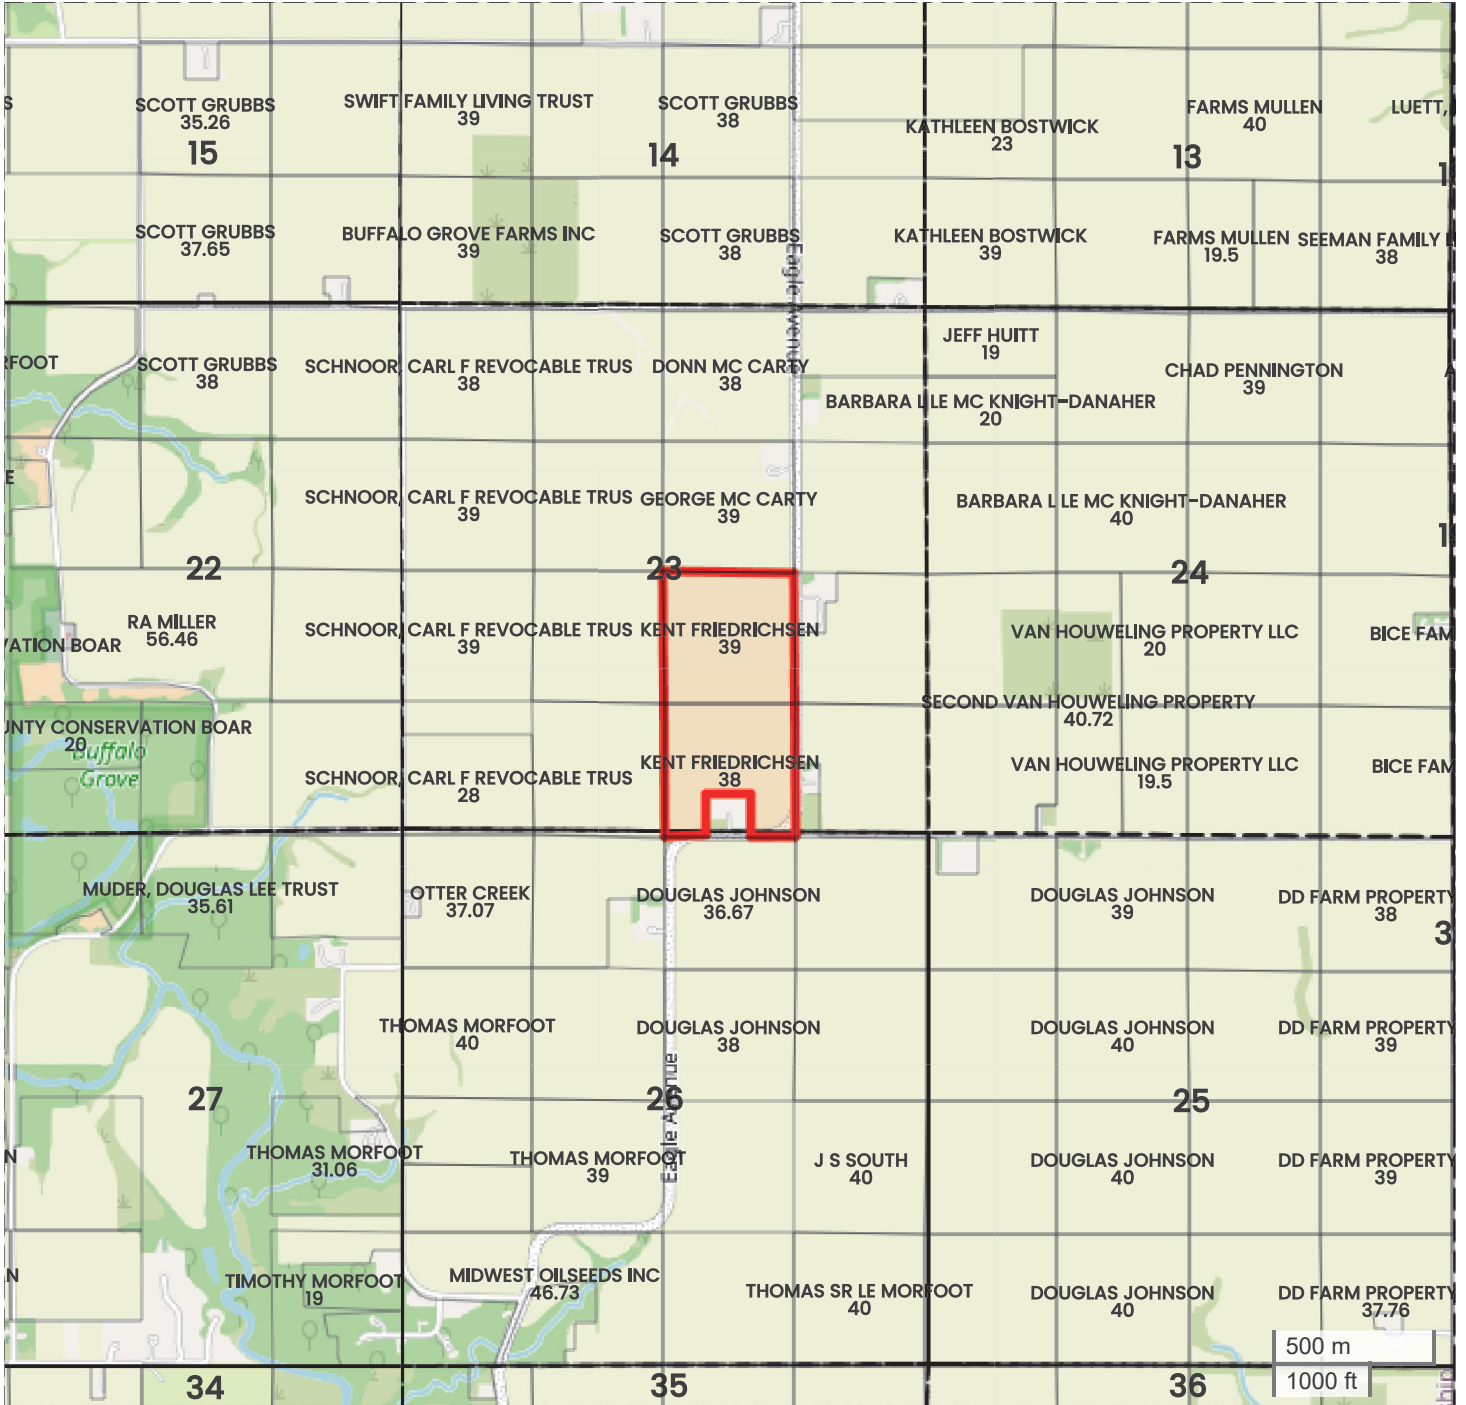

FRIEDRICHSEN FARM (75.50 AC TOTAL, 73.00 AC TILLABLE)

# PLAT MAP

Center: 41.895859, -94.074699

**23-82N-28W**

**Union Township**

**Boone County, IA**

FarmWorth, LLC makes no warranties, express or implied, regarding the accuracy of any information provided through FarmWorth.com. User is solely responsible for independently verifying all information prior to use and waives any claims against FarmWorth, LLC arising from inaccuracies in such information.